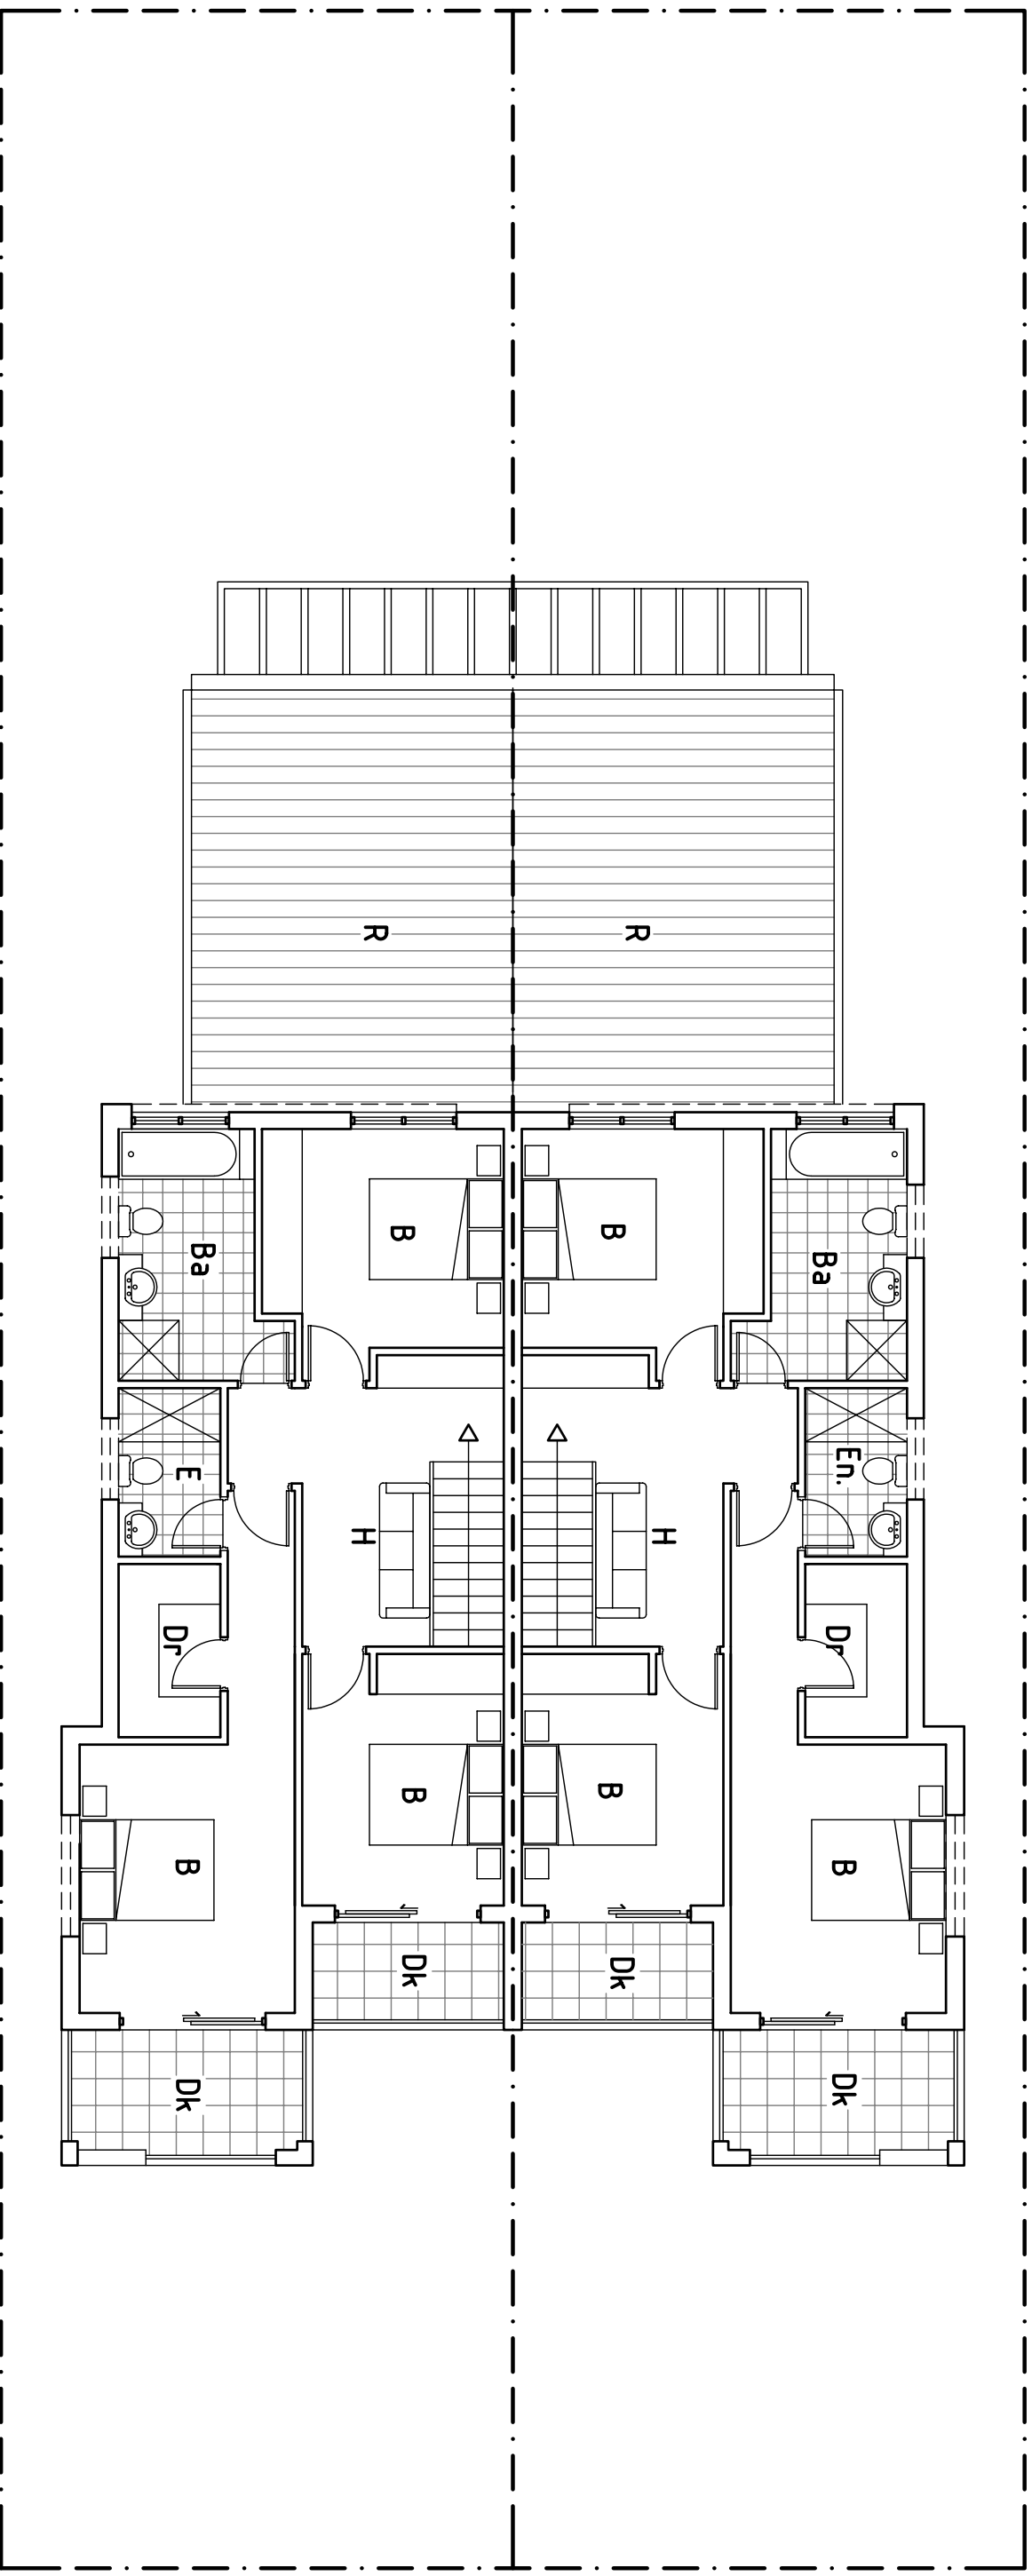

TWO STOREY BRICK HOUSE
NO 17

LEGEND:

- | | |
|--------------------|----------------------|
| B - BEDROOM | H - HALL |
| Ba - BATHROOM | K - KITCHEN |
| D - DINING | L - LIVING |
| Dk - DECK | Ln - LAUNDRY |
| Dr - DRESSING ROOM | P - PORTICO |
| E - EN SUITE | R - ROOF |
| F - FOYER | RWT - RAINWATER TANK |
| G - GARAGE | S - STORE |

FIBRO HOUSE
NO 13