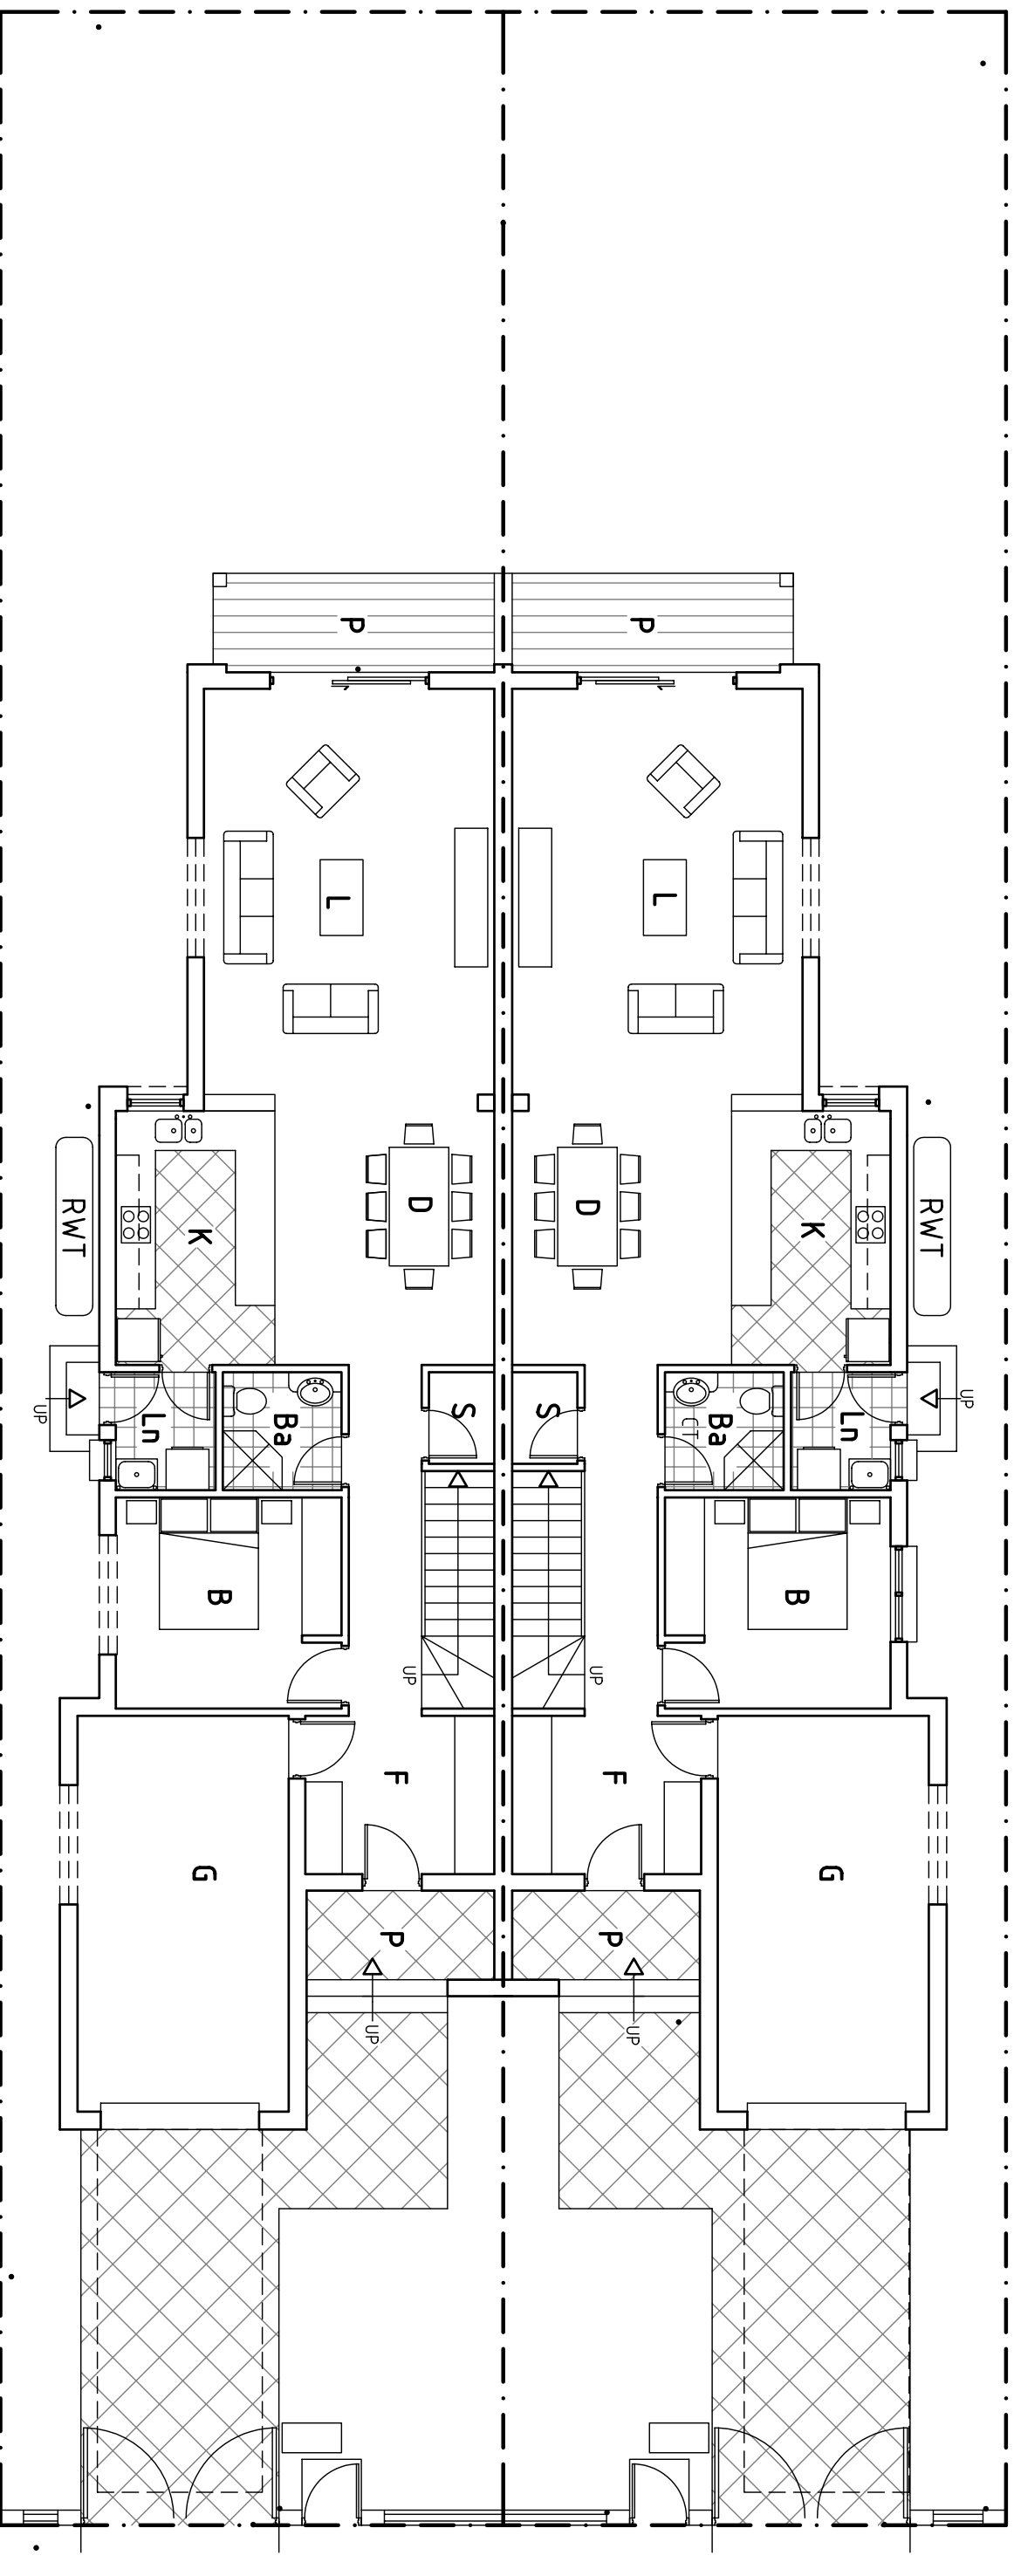

TWO STOREY BRICK HOUSE
NO 17

- LEGEND:**
- | | |
|--------------------|----------------------|
| B - BEDROOM | H - HALL |
| Ba - BATHROOM | K - KITCHEN |
| D - DINING | L - LIVING |
| Dk - DECK | Ln - LAUNDRY |
| Dr - DRESSING ROOM | P - PORTICO |
| E - EN SUITE | R - ROOF |
| F - FOYER | RWT - RAINWATER TANK |
| G - GARAGE | S - STORE |

FIBRO HOUSE
NO 13